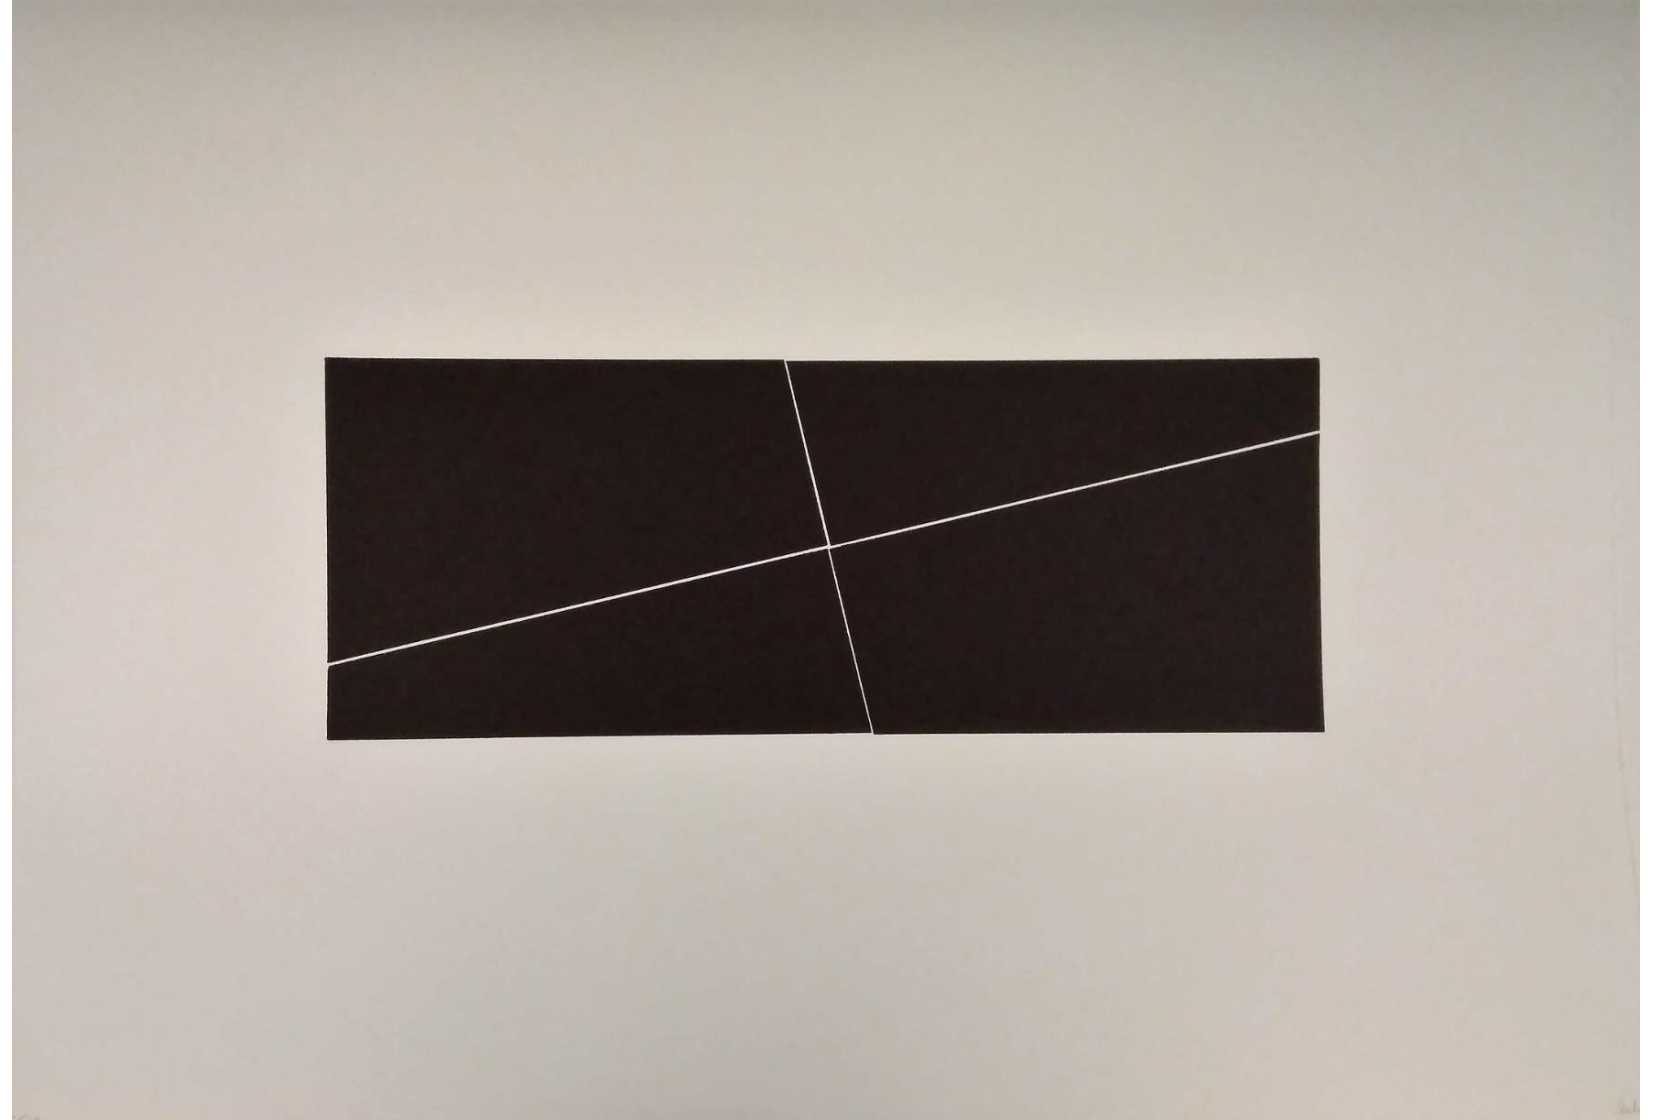

# CARLES VALVERDE

ORIGINAL GRAPHIC WORK AND SCULPTURES

6a GALERIA D'ART

Ref. 1459

*S/t.*, 2017

Etching, 30 x 45.5 cm

Edition of 15 exemplars, signed and numbered by the author

Ref. 1460