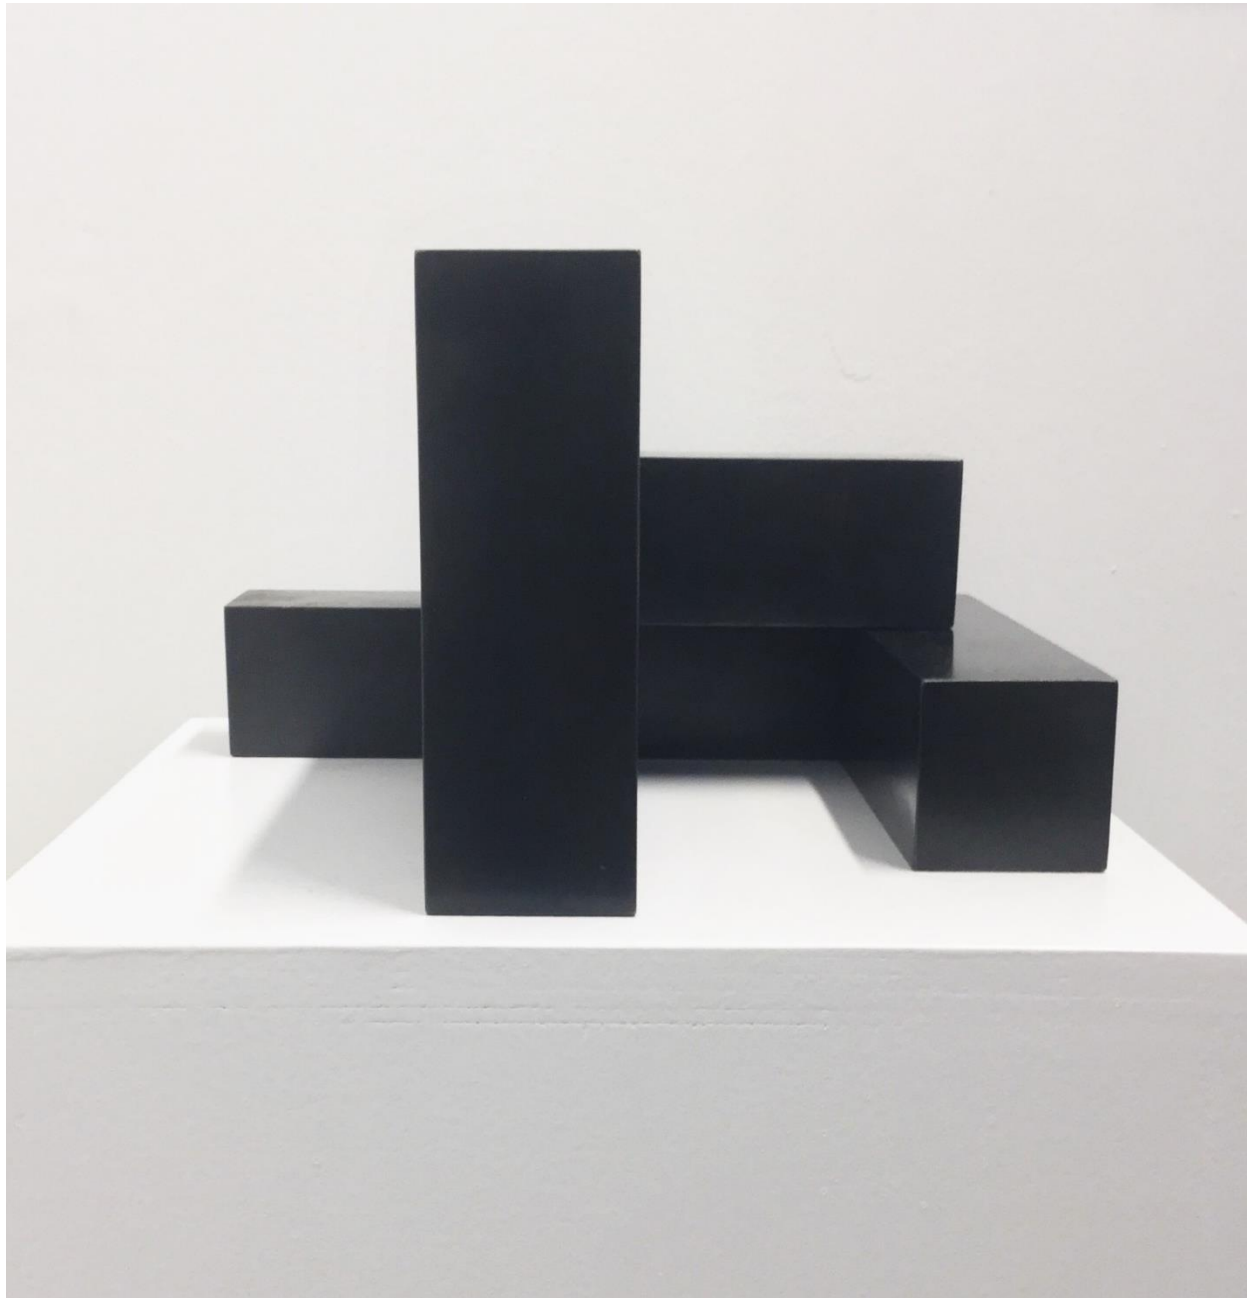

Ref. CV/01

S/t., 2017 (MODULAR)

Iron

Variable measures

1/6 – 6/6