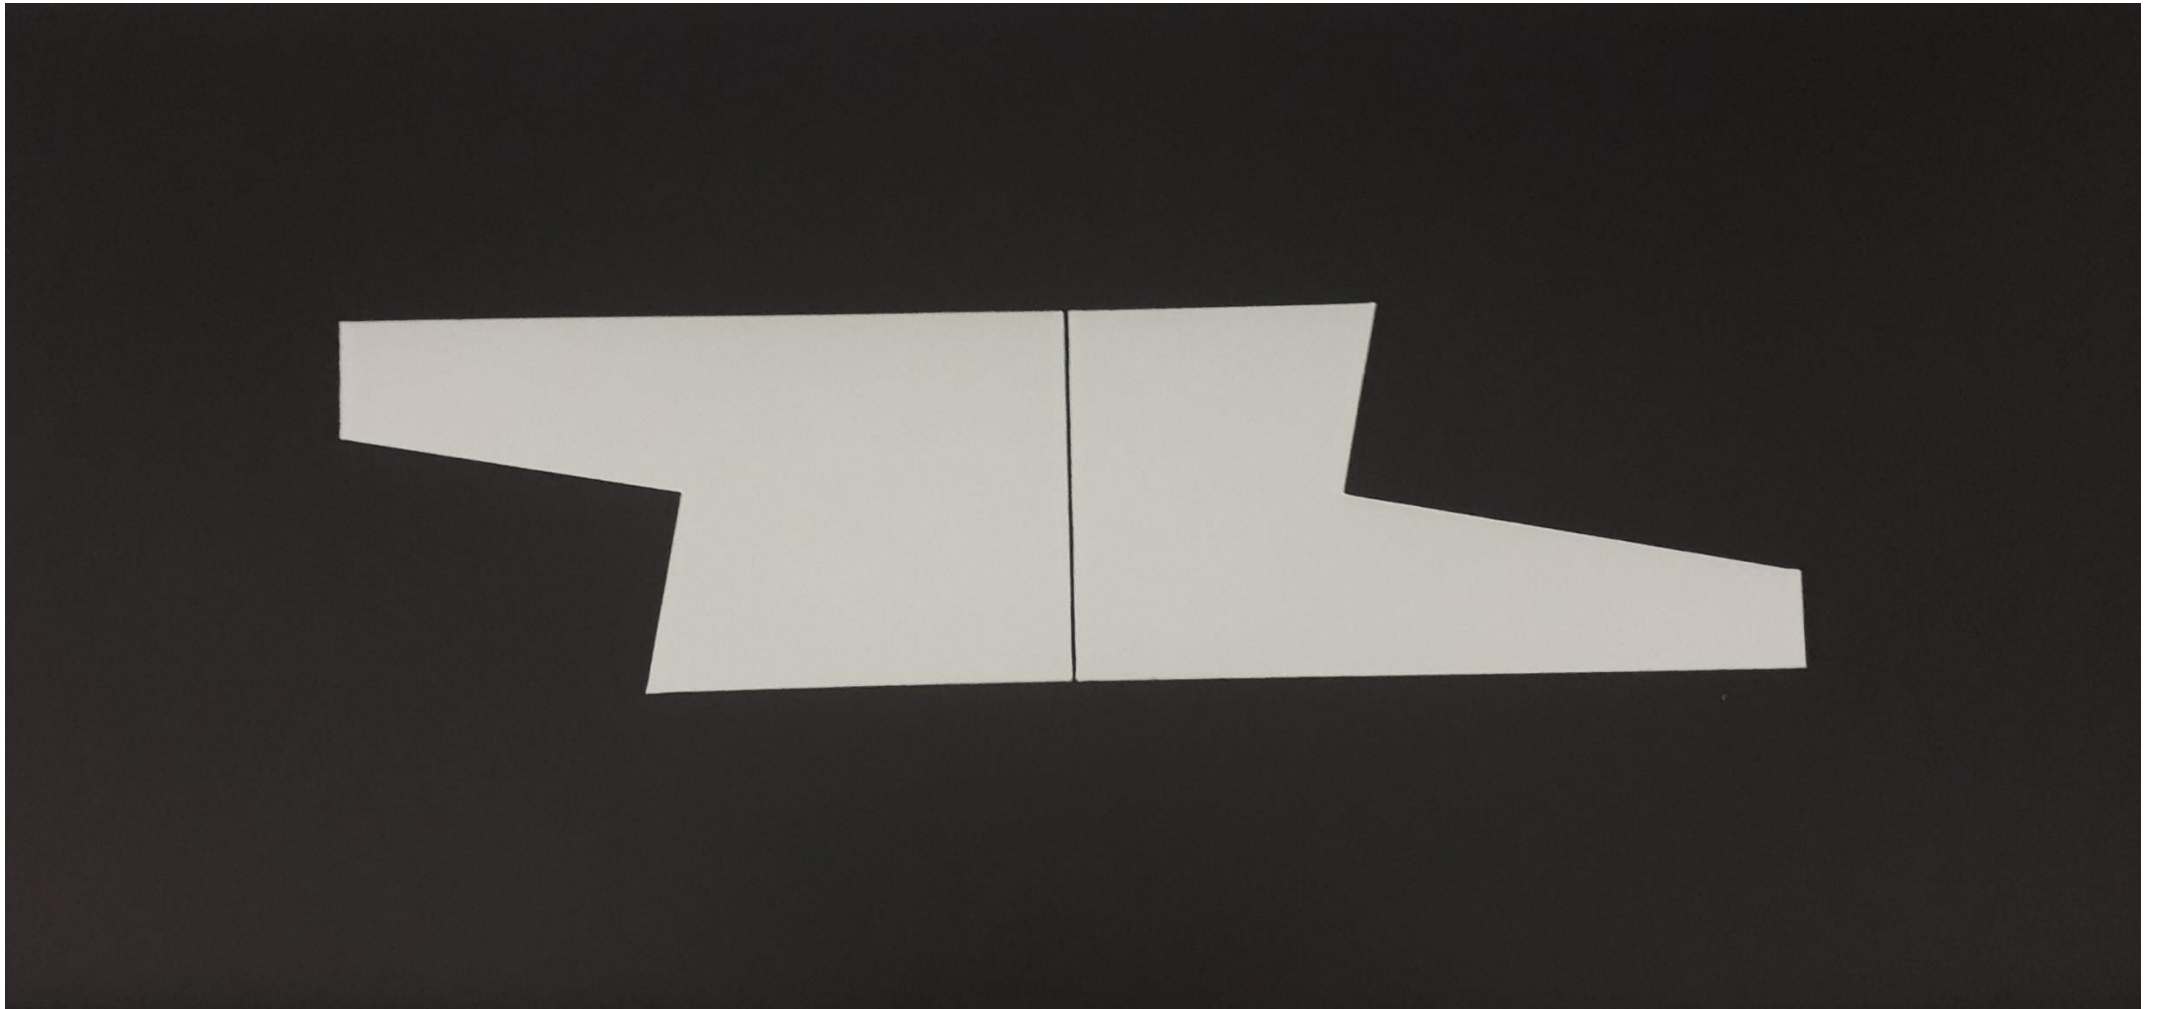

Ref. 1462

S/t., 2017

Woodcut, 57 x 120 cm

Edition of 14 exemplars, signed and numbered by the author