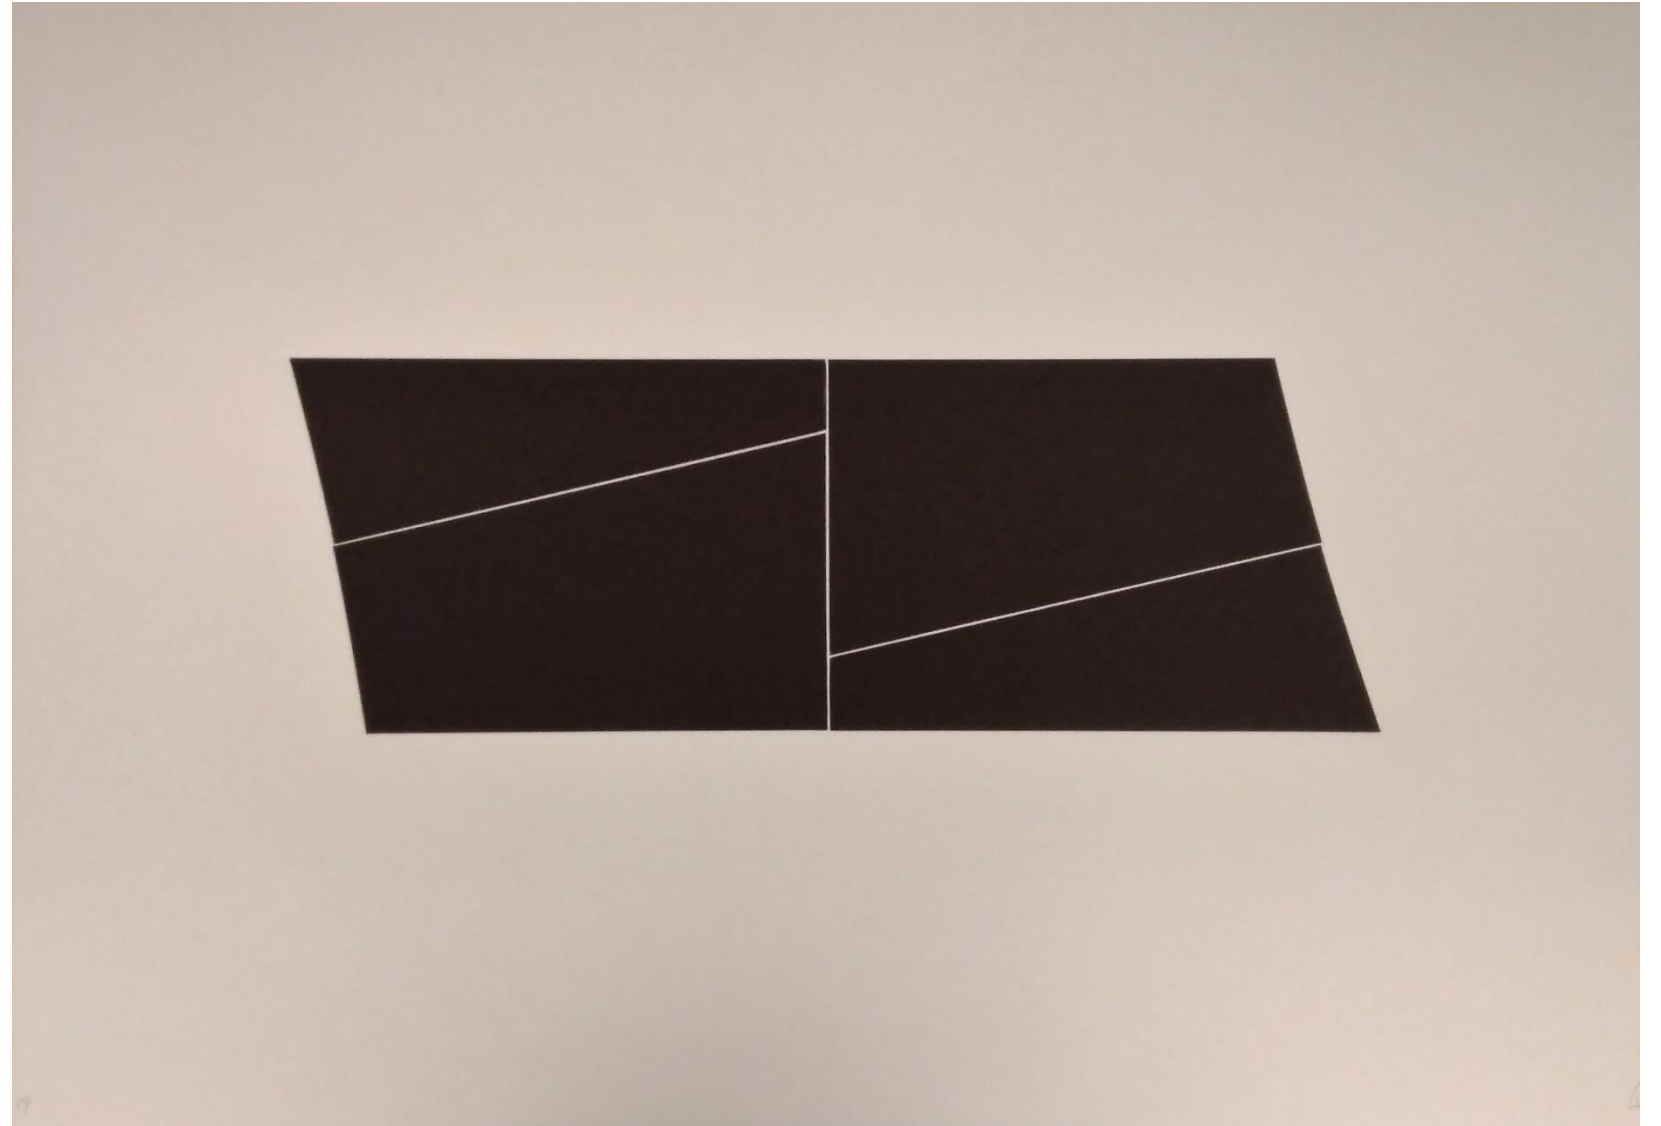

Ref. 1461

S/t., 2017

Woodcut, 59 x 88.5 cm

Edition of 19 exemplars, signed and numbered by the author